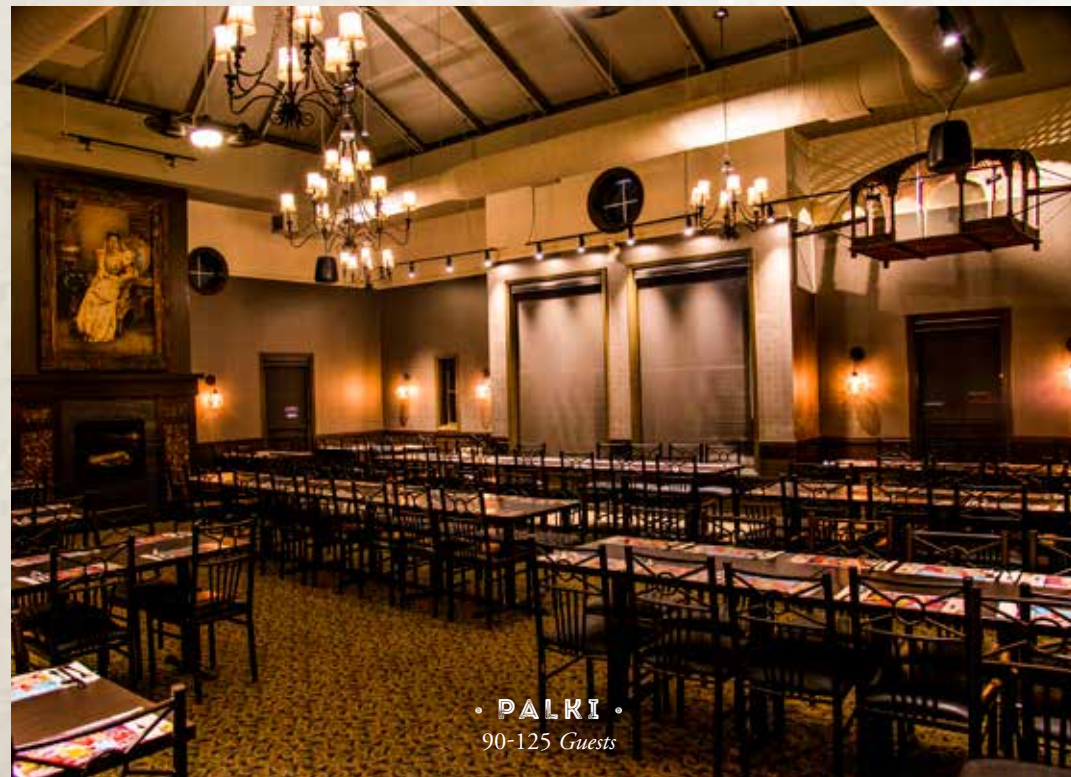

(Pick 2)(Non Alcoholic)

Inclusive Domestic/Premium Alcohol

(min 50 pax)

Welcome Drink

**Food stations and menu items may vary*

tandoor flame
THE INDIAN KITCHEN | GRAND INDIAN BUFFET
MISSISSAUGA BRAMPTON

BRAMPTON

15 PRIVATE
DINING

Party Rooms

CELEBRATE WITH

tandoor flame

THE INDIAN KITCHEN | GRAND INDIAN BUFFET
MISSISSAUGA BRAMPTON

ALL INCLUDED, ALL UNLIMITED, ALL THE TIME.

BRAMPTON Party Rooms

• JHAROKA •
35-44 Guests

• AANGAN A •
65-75 Guests

• DARBAR •
105-110 Guests

• AANGAN B •
65-80 Guests

• PALKI •
90-125 Guests

BRAMPTON PARTY ROOMS

DARBAR
105-110 Guests

PALKI
90-130 Guests

AANGAN B
65-80 Guests